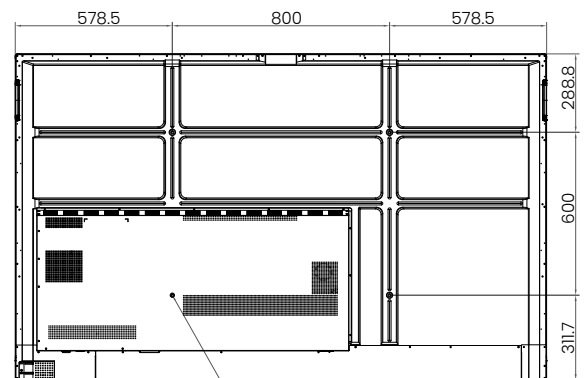

SIDE I/O (LEFT)

WIFI DONGLE & REMOTE CONTROLLER PORTS

DIMENSIONS (MM)

SCREW THREAD DEPTH : 4-M8x25mm

BenQ

© 2023 BenQ Corp. Specifications may vary by region, please visit your local stores for details. Actual product's features and specifications are subject to change without notice. This material may include corporate names, trademarks and logos of third parties which are the properties of the third parties respectively.