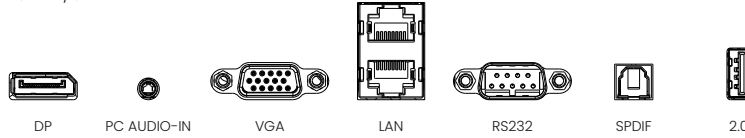

DMS

Device Management Solution centrally oversees all displays to get real-time status information, deploy OTA updates & more.

INPUT AND OUTPUT TERMINALS

FRONT I/O

NFC SENSOR & KEYPAD BUTTONS

DOWN I/O

TOP I/O CAMERA PORTS

SIDE I/O (LEFT)

WIFI DONGLE & REMOTE CONTROLLER PORTS

DIMENSIONS (MM)

SCREW THREAD DEPTH : 4-M8x25mm

BenQ

© 2023 BenQ Corp. Specifications may vary by region, please visit your local stores for details. Actual product's features and specifications are subject to change without notice. This material may include corporate names, trademarks and logos of third parties which are the properties of the third parties respectively.