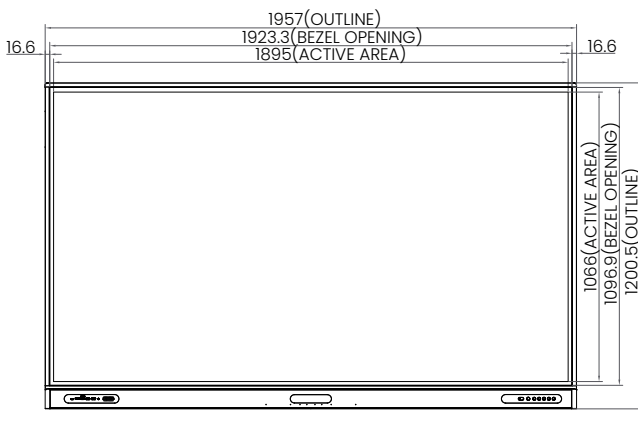

SIDE I/O (LEFT)

WIFI DONGLE & REMOTE CONTROLLER PORTS

DIMENSIONS (MM)

SCREW THREAD DEPTH : 4-M8x25mm

BenQ

© 2023 BenQ Corp. Specifications may vary by region, please visit your local stores for details. Actual product's features and specifications are subject to change without notice. This material may include corporate names, trademarks and logos of third parties which are the properties of the third parties respectively.