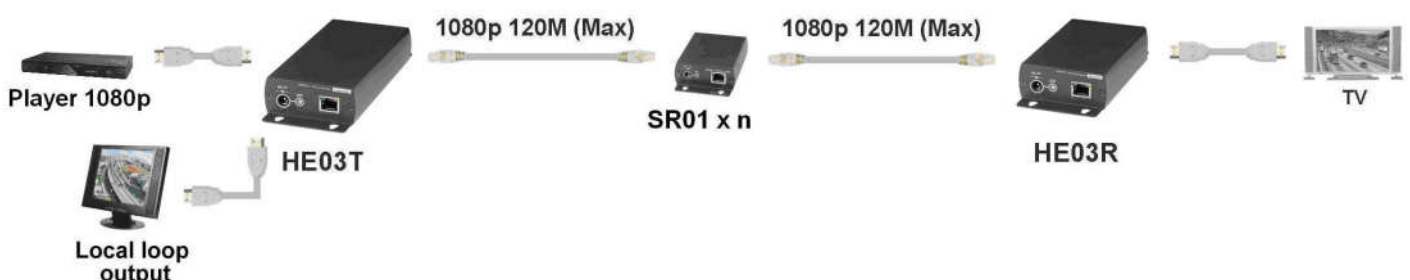

CAT5e HDMI LONG RANGE DISTRIBUTOR SERIES

Ed.1 November 2016

ITEM NO: HE03 CAT5e HDMI 1.3 Long Range Extender

www.elprovideolabs.co

www.elprovideolabs.com

HE03 CAT5e HDMI 1.3 Long Range Extender

- Extend HDMI signals over one CAT5e/CAT6 cable.
- Dual Output: 1 loop output, 1 CAT5e RJ45 output for remote unit.
- Supports resolutions up to 1080p Full HD.
- Transmission range up to 120m over CAT5e, 150m over CAT6.
- HDMI 1.3b and HDCP compliant.
- Perfect for remote machines and security monitoring systems, digital signage application.
- Optional model: SR01 signal repeater for longer distance application.

Installation View:

- Extend data signal for an additional 120 meters.
- Application for HE03T signals for extra long range transmission.
- Ability to cascade connection with multiple SR01 for long range transmission
- Built in LED status indication.
- External power required.
- Plug and play for easy installation.

Can work with CAT5e Extender SR01 (to be ordered separately):

Panel View:

Transmitter

Receiver

LED Indication Status:

Green LED: ON Power on

RJ45 LEDs: Orange Flash (Data transmission)
Green on (active linking)

Cable:

Link Cable use high quality AWG24 Cat.5e UTP/STP/FTP or Cat.6 FTP cable

RJ45 Define:

Link Cable (TIA/EIA-568-B)

- | | |
|-----------------|----------|
| 1. Orange-white | Data 1 + |
| 2. Orange | Data 1 - |
| 3. Green-white | Data 2 + |
| 4. Blue | Data 3 + |
| 5. Blue-white | Data 3 - |
| 6. Green | Data 2 - |
| 7. Brown-white | Data 4 + |
| 8. Brown | Data 4 - |