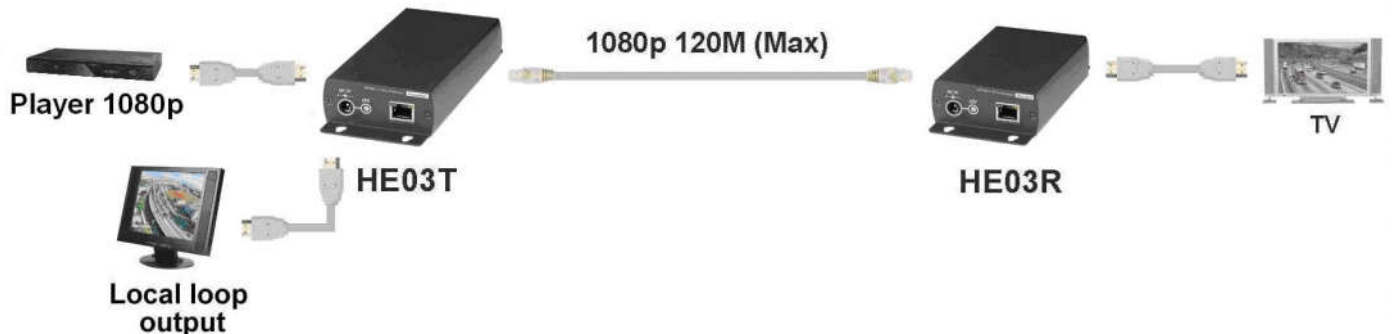

CAT5e HDMI LONG RANGE DISTRIBUTOR SERIES

Ed.1 November 2016

ITEM NO: HE03 CAT5e HDMI 1.3 Long Range Extender

www.elprovideolabs.co

www.elprovideolabs.com

HE03 CAT5e HDMI 1.3 Long Range Extender

- Extend HDMI signals over one CAT5e/CAT6 cable.
- Dual Output: 1 loop output, 1 CAT5e RJ45 output for remote unit.
- Supports resolutions up to 1080p Full HD.
- Transmission range up to 120m over CAT5e, 150m over CAT6.
- HDMI 1.3b and HDCP compliant.
- Perfect for remote machines and security monitoring systems, digital signage application.
- Optional model: SR01 signal repeater for longer distance application.

Installation View:

- Extend data signal for an additional 120 meters.
- Application for HE03T signals for extra long range transmission.
- Ability to cascade connection with multiple SR01 for long range transmission
- Built in LED status indication.
- External power required.
- Plug and play for easy installation.

Can work with CAT5e Extender SR01 (to be ordered separately):

Panel View:

Transmitter

Receiver

LED Indication Status:

Green LED: ON Power on

RJ45 LEDs: Orange Flash (Data transmission)
Green on (active linking)

Cable:

Link Cable use high quality AWG24 Cat.5e UTP/STP/FTP or Cat.6 FTP cable

RJ45 Define:

Link Cable (TIA/EIA-568-B)

- | | |
|-----------------|----------|
| 1. Orange-white | Data 1 + |
| 2. Orange | Data 1 - |
| 3. Green-white | Data 2 + |
| 4. Blue | Data 3 + |
| 5. Blue-white | Data 3 - |
| 6. Green | Data 2 - |
| 7. Brown-white | Data 4 + |
| 8. Brown | Data 4 - |