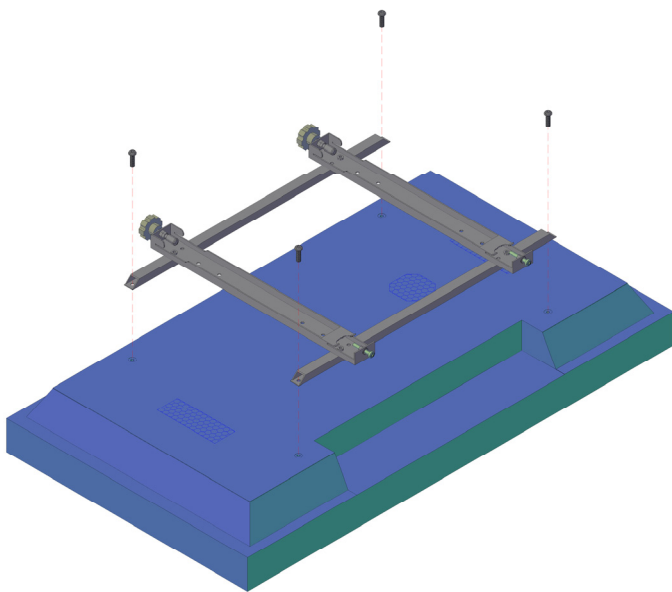

WEIGHT MAX LOAD 80 kg

Mounting landscape screen

Mounting portrait screen