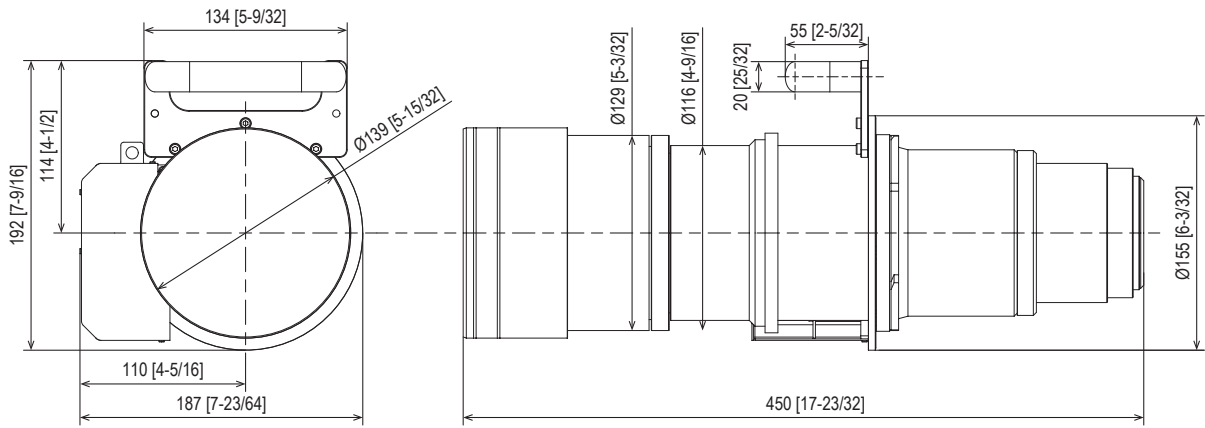

This zoom lens is designed for use with Panasonic's applicable projectors.

*Please use the lens only on the specified Panasonic projector.

Specifications

F value	2.5
Focal distance (f)	45.3 mm ~ 65.6 mm
Throw ratio	1.43~2.09:1 for PT-RQ50K (Aspect 17:9) 1.70~2.48:1 for PT-RQ50K (Aspect 16:10) 1.52~2.23:1 for PT-RQ50K (Aspect 16:9) 2.04~2.98:1 for PT-RQ50K (Aspect 4:3)
Dimensions (W × H × D)	187 mm × 192 mm × 450 mm (7-23/64 × 7-9/16 × 17-23/32 inches)
Weight	8.5 kg (18.7 lbs)
Applicable projector	PT-RQ50K

Dimensions

Figure attached to the [PT-RQ50K] projector

unit : mm (inch)

This illustration is not drawn to scale.
Please read the projector's spec file for throw distances.
Specifications subject to change without notice.