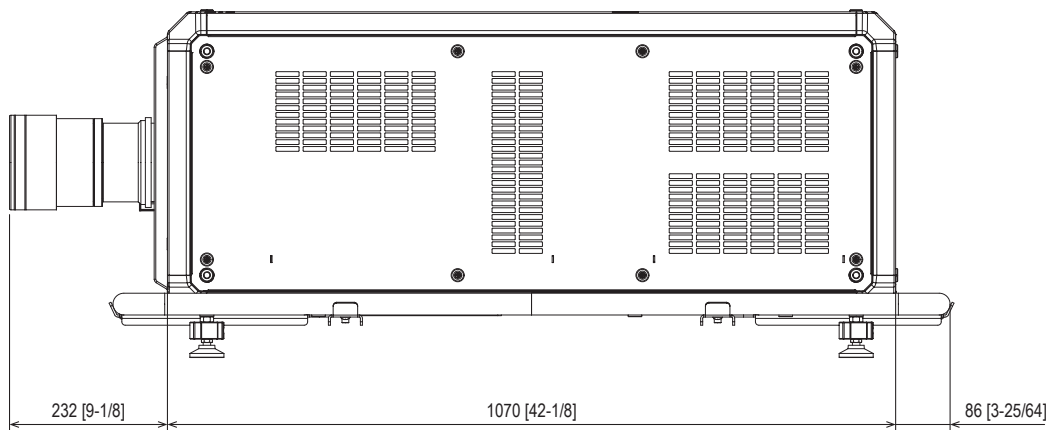

Dimensions

Figure attached to the [PT-RQ50K] projector

unit : mm (inch)

This illustration is not drawn to scale.
Please read the projector's spec file for throw distances.
Specifications subject to change without notice.