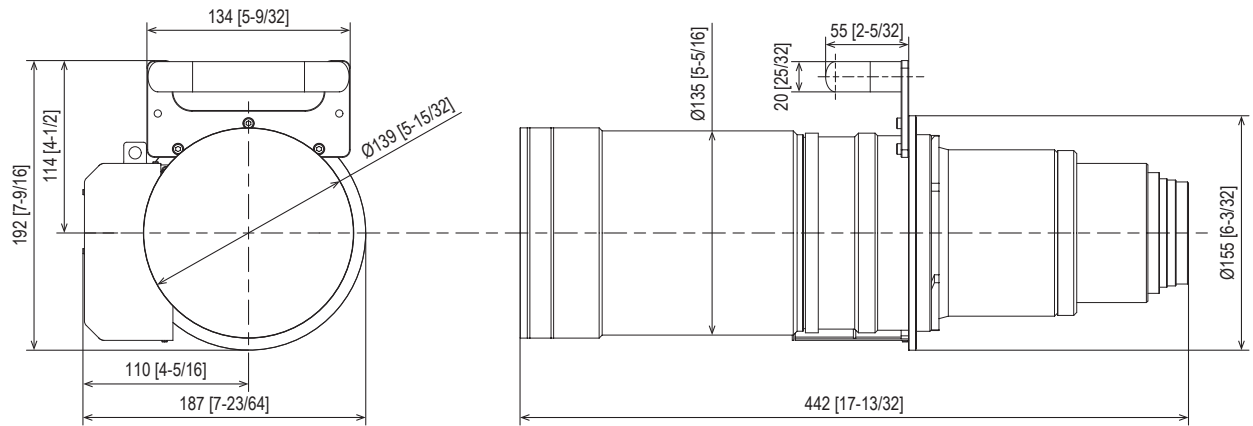

Zoom Lens

This zoom lens is designed for use with Panasonic's applicable projectors.

*Please use the lens only on the specified Panasonic projector.

Specifications

F value	2.5
Focal distance (f)	122.8 mm ~ 172.3 mm
Throw ratio	3.89~5.47:1 for PT-RQ50K (Aspect 17:9) 4.61~6.49:1 for PT-RQ50K (Aspect 16:10) 4.14~5.83:1 for PT-RQ50K (Aspect 16:9) 5.54~7.80:1 for PT-RQ50K (Aspect 4:3)
Dimensions (W × H × D)	187 mm × 192 mm × 442 mm (7-23/64 × 7-9/16 × 17-13/32 inches)
Weight	7.3 kg (16.1 lbs)
Applicable projector	PT-RQ50K

Dimensions

Figure attached to the [PT-RQ50K] projector

unit : mm (inch)

This illustration is not drawn to scale.
Please read the projector's spec file for throw distances.
Specifications subject to change without notice.