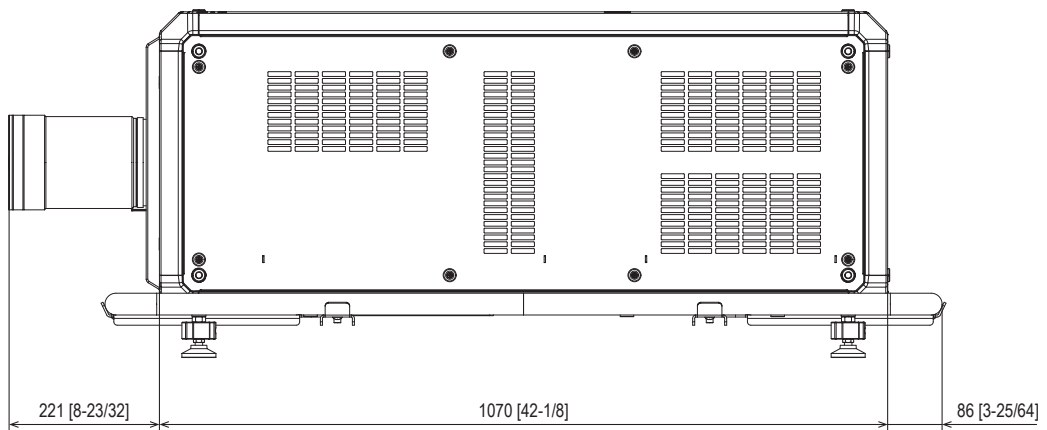

Dimensions

Figure attached to the [PT-RQ50K] projector

unit : mm (inch)

This illustration is not drawn to scale.
Please read the projector's spec file for throw distances.
Specifications subject to change without notice.