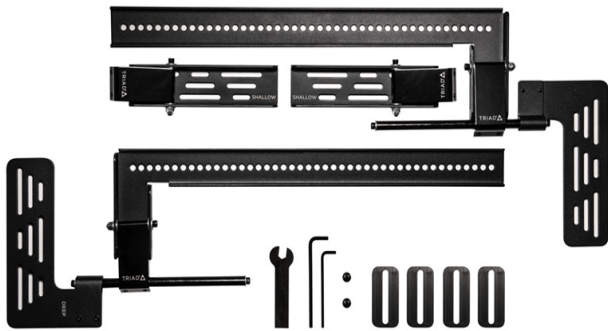

# TRIAD SOUNDBAR TV MOUNTING BRACKET

## FOR TRIAD MICRO AND MINI SOUNDBARS

Perfectly mount Triad Micro and Mini soundbars to your television

The new Triad Soundbar TV Mounting Bracket is designed to perfectly attach Triad Micro and Mini soundbars to a TV attached to an articulating mount bracket. The bracket allows the soundbar to be positioned below the TV and adjusts in three dimensions to precisely align the soundbar with the TV. The bracket uses premium materials and construction methods to support the heaviest and longest Triad soundbars.

### FEATURES

- Strong—Machined aluminum and steel construction
- Flexible—Three dimensions of adjustment to get the perfect fit
- Install with confidence—supports even the largest and heaviest Triad soundbar
- Works in conjunction with the Triad EZ Mount system
- Ideal for installing a Triad Micro or Mini soundbar to a television that utilizes a VESA articulating television mount
- Works with flat-plate and rail-designed articulating flat panel television wall mounts
- Premium construction and materials
- Heavy-duty, 3 mm (1/8"), hot-rolled, powder-coated steel
- CNC-machined aluminum hinges
- Precision-turned, high-gloss, zinc-coated height adjustment rods
- Multiple paddles included to support different soundbar depths

### MATERIALS

Bracket material	3 mm P&O steel
Hinge material	6061-T6 aircraft grade black anodized aluminum
Pin material	304 stainless steel black zinc chromate slide pins