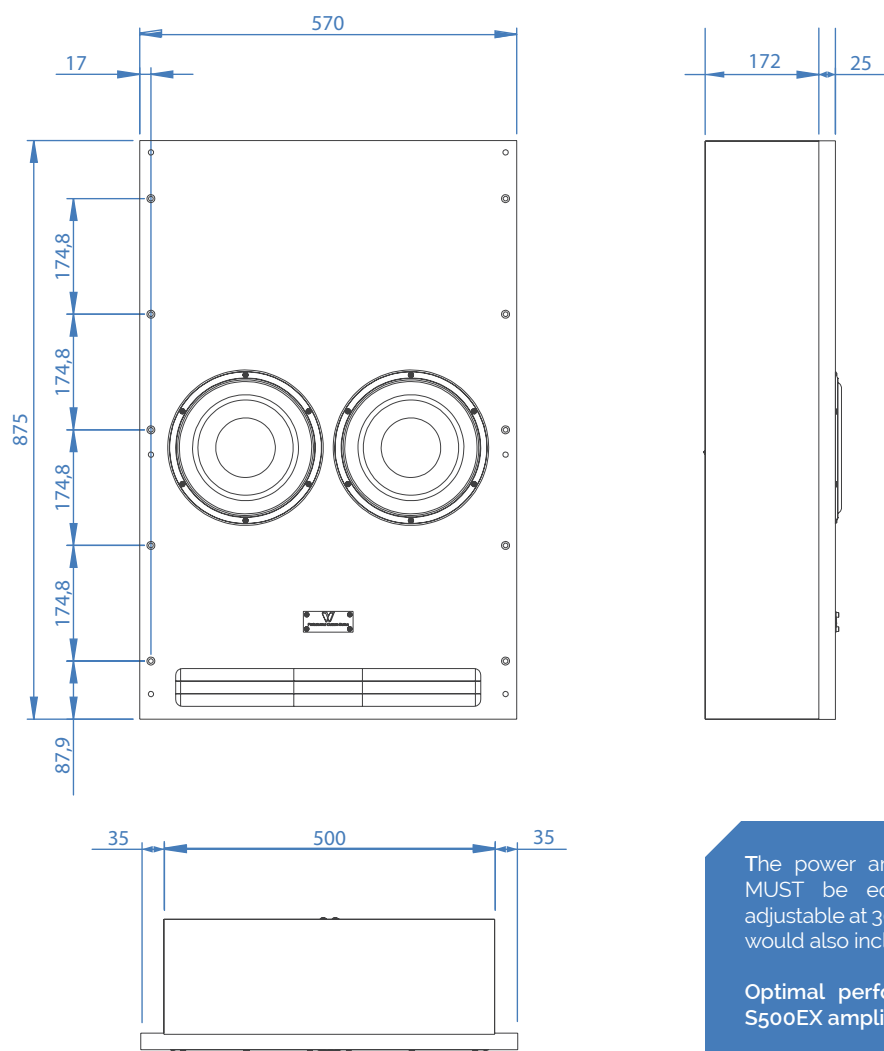

The power amplifiers connected to SUB600S MUST be equipped with a subsonic filter, adjustable at 30 Hz or even better have a DSP that would also include a limitation function.

Optimal performances teamed up with our S500EX amplifier.

TECHNICAL DETAILS

TYPE	2 drivers, bass reflex
RECOMMENDED AMPLIFIER (WITHOUT CLIPPING)*	400 to 600 W
PEAK POWER	800 W
IMPEDANCE (AVERAGE/MINI)	8 / 4 Ohms
EFFICIENCY (2.83V/1M)	90 dB
FREQUENCY RESPONSE (+/- 3 dB)	29 Hz - 150 Hz
BASS DRIVER	2 x 230 mm / 9" Atohm LD230EX
DIMENSIONS (width x depth x height in mm) (approx. inches)	570 x 197 x 875 / 22.44" x 7.76" x 34.45"
WEIGHT Kg (approx. lbs.)	34 kg / 75 lbs

* Power without clipping: the use of an amplifier beyond its limits provokes clipping of the signal which might lead to destruction of the speaker (burnt voice coils). These damages are not covered by warranty.

WATERFALL AUDIO

ZA les praderies - 83 570 Carcès - France
Phone: **+33 (0)4 98 05 11 30**
export@waterfallaudio.com

Made in France. 5 years warranty on speakers, 2 years warranty on amplifiers (parts & service).
We operate a policy of continuous improvement and reserve the right to amend designs and specifications without prior notice.

All drivers are developed and manufactured by Atohm (France).