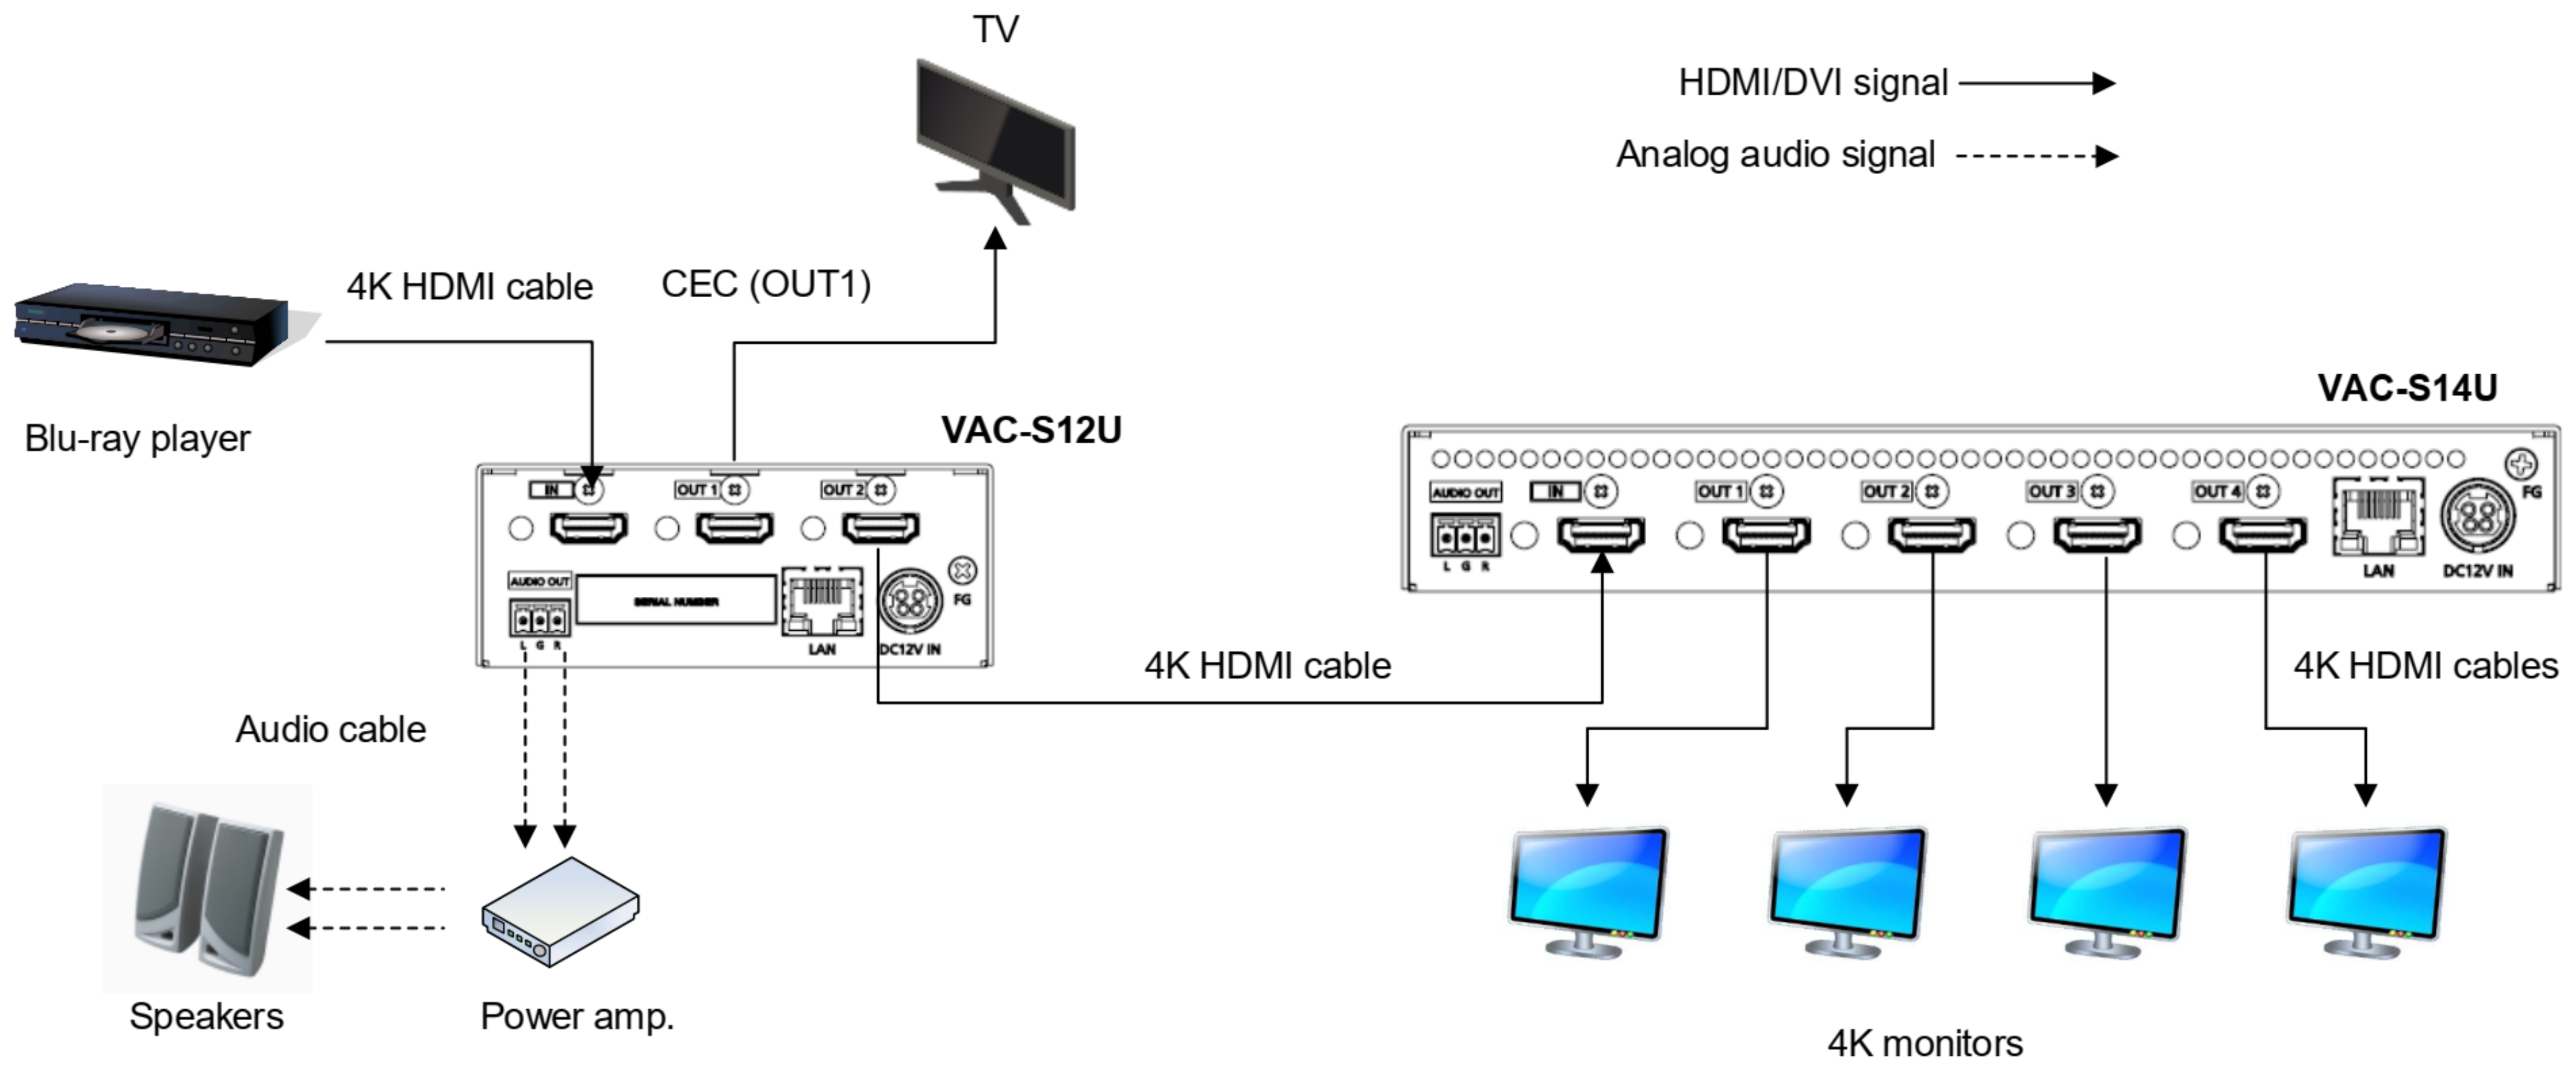

Setting EDID

HDCP-compliant and HDCP non-compliant sink device

Application example (VAC-S)