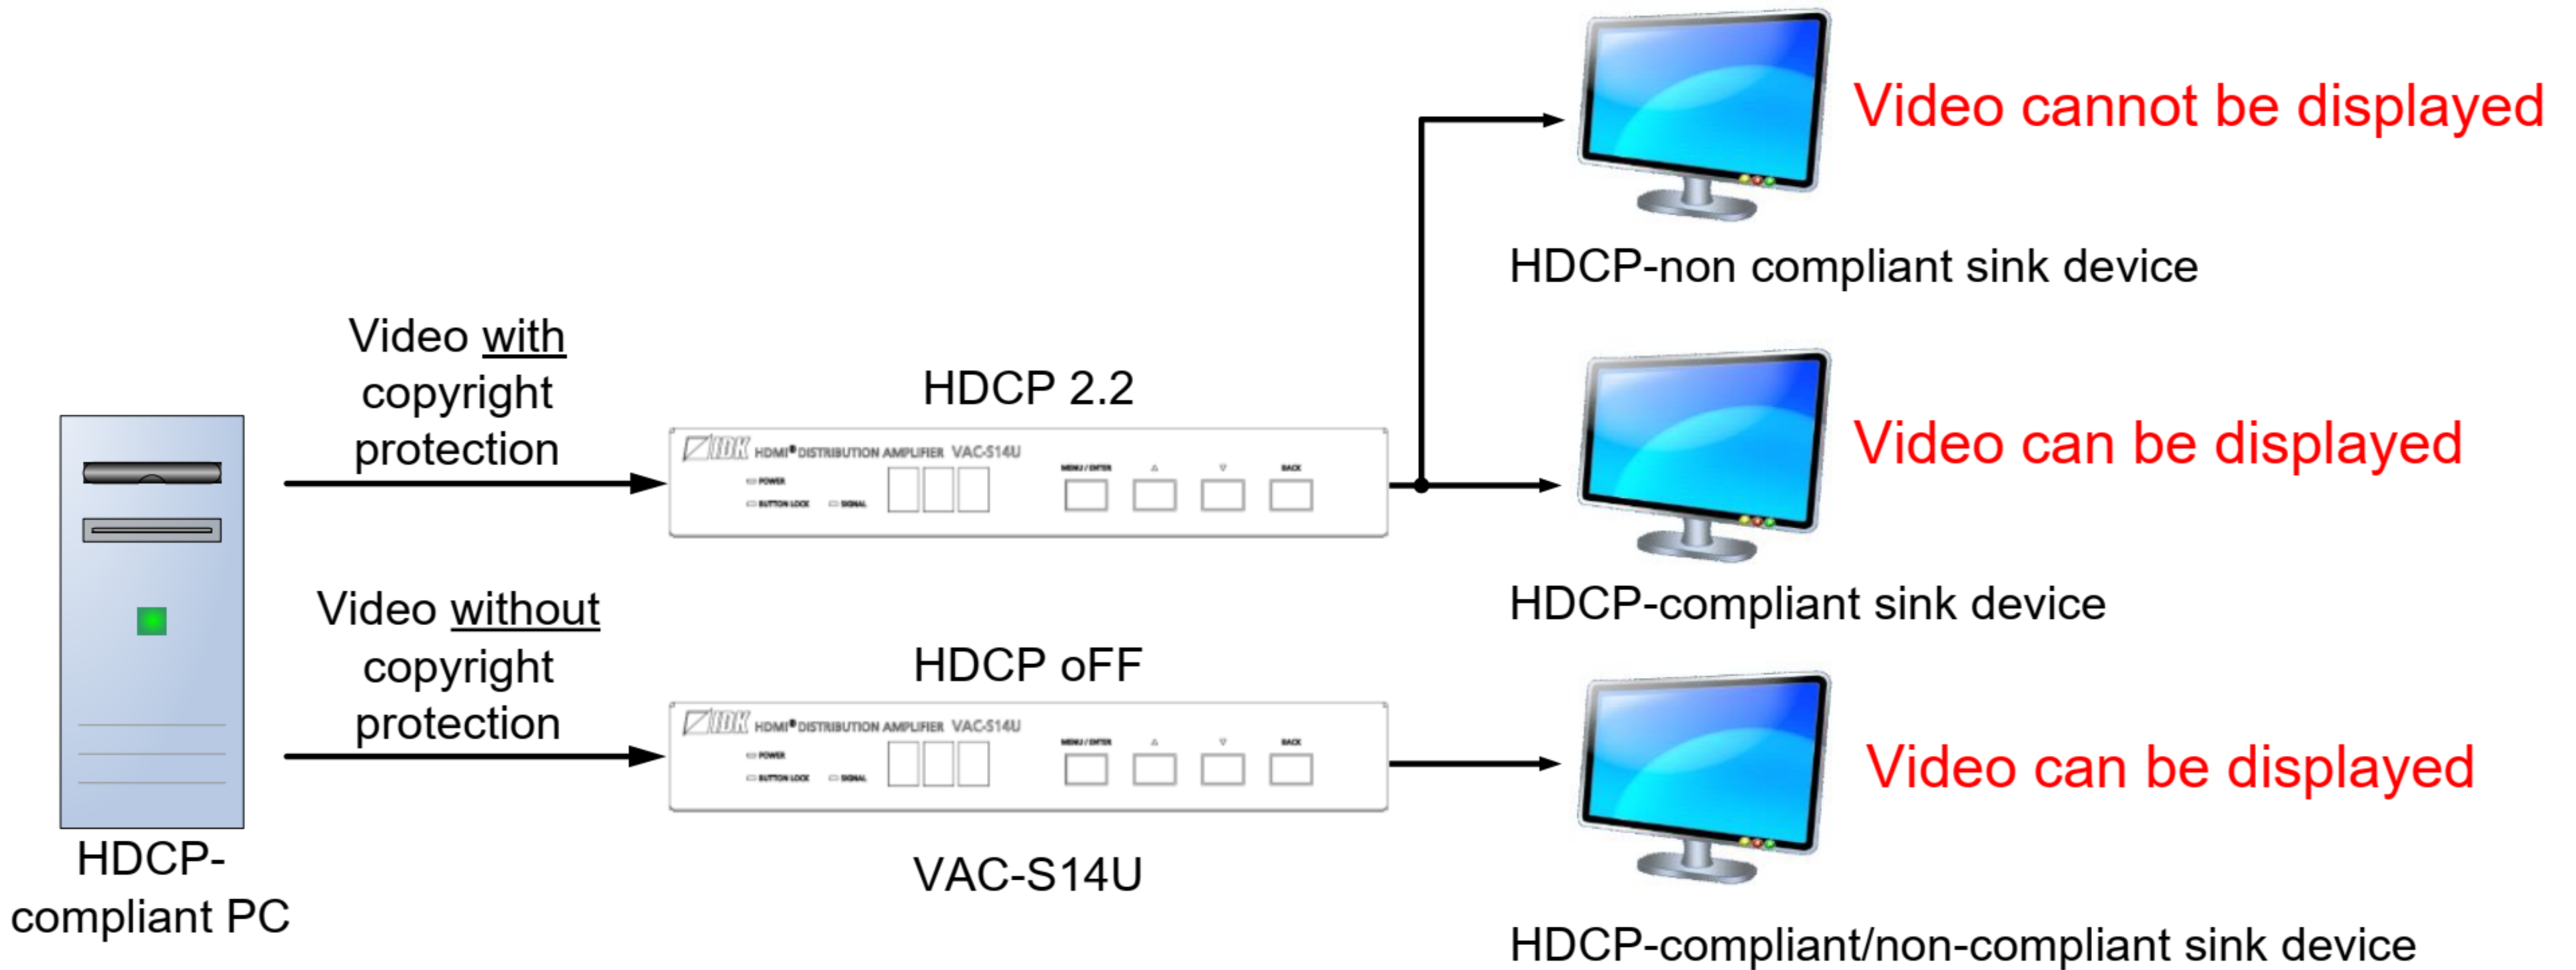

Setting EDID

HDCP-compliant and HDCP non-compliant sink device

Application example (VAC-S)